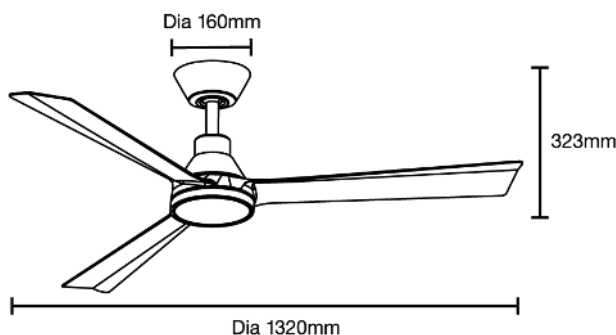

33W 1320MM (52") SMART DC CEILING FAN 3 ABS BLADES WITH WIFI REMOTE CONTROL + LED LIGHT

SPECIFICATIONS

Model Name	Riviera DC
Model Numbers	MRDC1333W Matt White MRDC1333M Matt Black MRDC1333ACH Antique Bronze/ Charcoal*
Power Wattage / Motor	33W DC
Voltage / Frequency	220-240Va.c. 50-60Hz
Air Movement (m³/hr)	
Maximum RPM	Up to 220 RPM
Airflow Efficiency	Up to 369m³/hr per watt
Speed 6 (Highest)	12,000m³/hr
Speed 5	10,000m³/hr
Speed 4	8,000m³/hr
Speed 3	6,000m³/hr
Speed 2	4,000m³/hr
Speed 1 (Lowest)	2,000m³/hr
Materials / Blade	ABS blade
Number of Blades	3
Blade Pitch	13°
Hangsure Canopy	10°
Lighting Wattage / Type	18W LED
Colour Temperature	2700K to 6000K
Lumens Output	Up to 2120lm
Rated Lifetime	35,000 hours @ Ta25°C
Dimmable	Variable dimming

REMOTE CONTROL

Control	
Light	On/off
CCT	2700K/3000K/4000K/5000K/6000K
Fan	Off only
Fan Speed Setting	6
Other Features	Summer/winter reverse mode Breeze mode Sleep mode
Timer	Off only - 1hr, 4hr or 8hr
Power	1 x A23 12V batteries (supplied)
Size	145 x 42mm
Radio Frequency	433Mhz

SHIPPING

Model Numbers	Carton Size			Carton Quantity	Carton Gross Weight (Kg)
	H (mm)	W (mm)	L (mm)		
MRDC1333W	248	220	680	1	7
MRDC1333M	248	220	680	1	7
MRDC1333ACH	248	220	680	1	7

INSTALLATION

Installation	By licensed electrician only
Warranty	6* year warranty (*3 year in-home + additional 3 year replacement on the motor only)

DIMENSIONS

* Product must be installed by licensed electrician if not warranty will be void. Visit website for further information regarding warranty terms and conditions. Specification and imagery subject to change without prior notice. Last updated Sept 2023.

Aust/NZ Approval No.
GMA-517681-EA